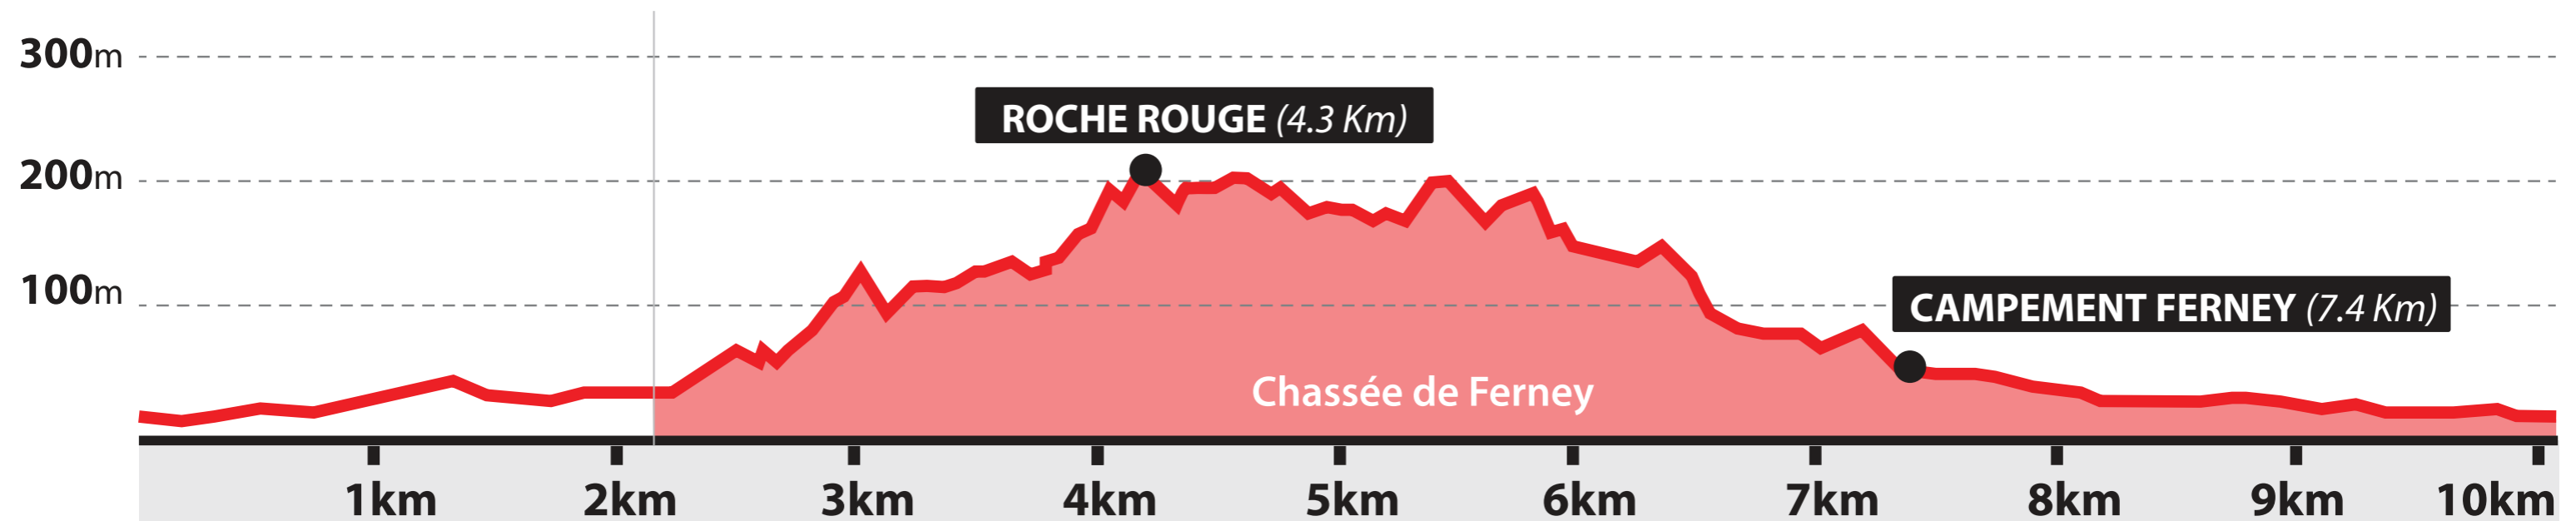

# Ciel Ferney Trail

BOUZE MORIS

**10Km**  
(245M D+)

**OFFICIAL  
START TIME / DÉPART**

**8:30 a.m.**

VISITOR'S CENTRE, FERNEY LA VALLÉE

**OFFICIAL CUT OFF FINISH TIME  
/ MISE HORS COURSE ARRIVÉE**

**1:00 p.m. (2.2 km/h)**

VISITOR'S CENTRE, FERNEY LA VALLÉE

**elevation/distance**

● Ravitaillement / Refreshment point