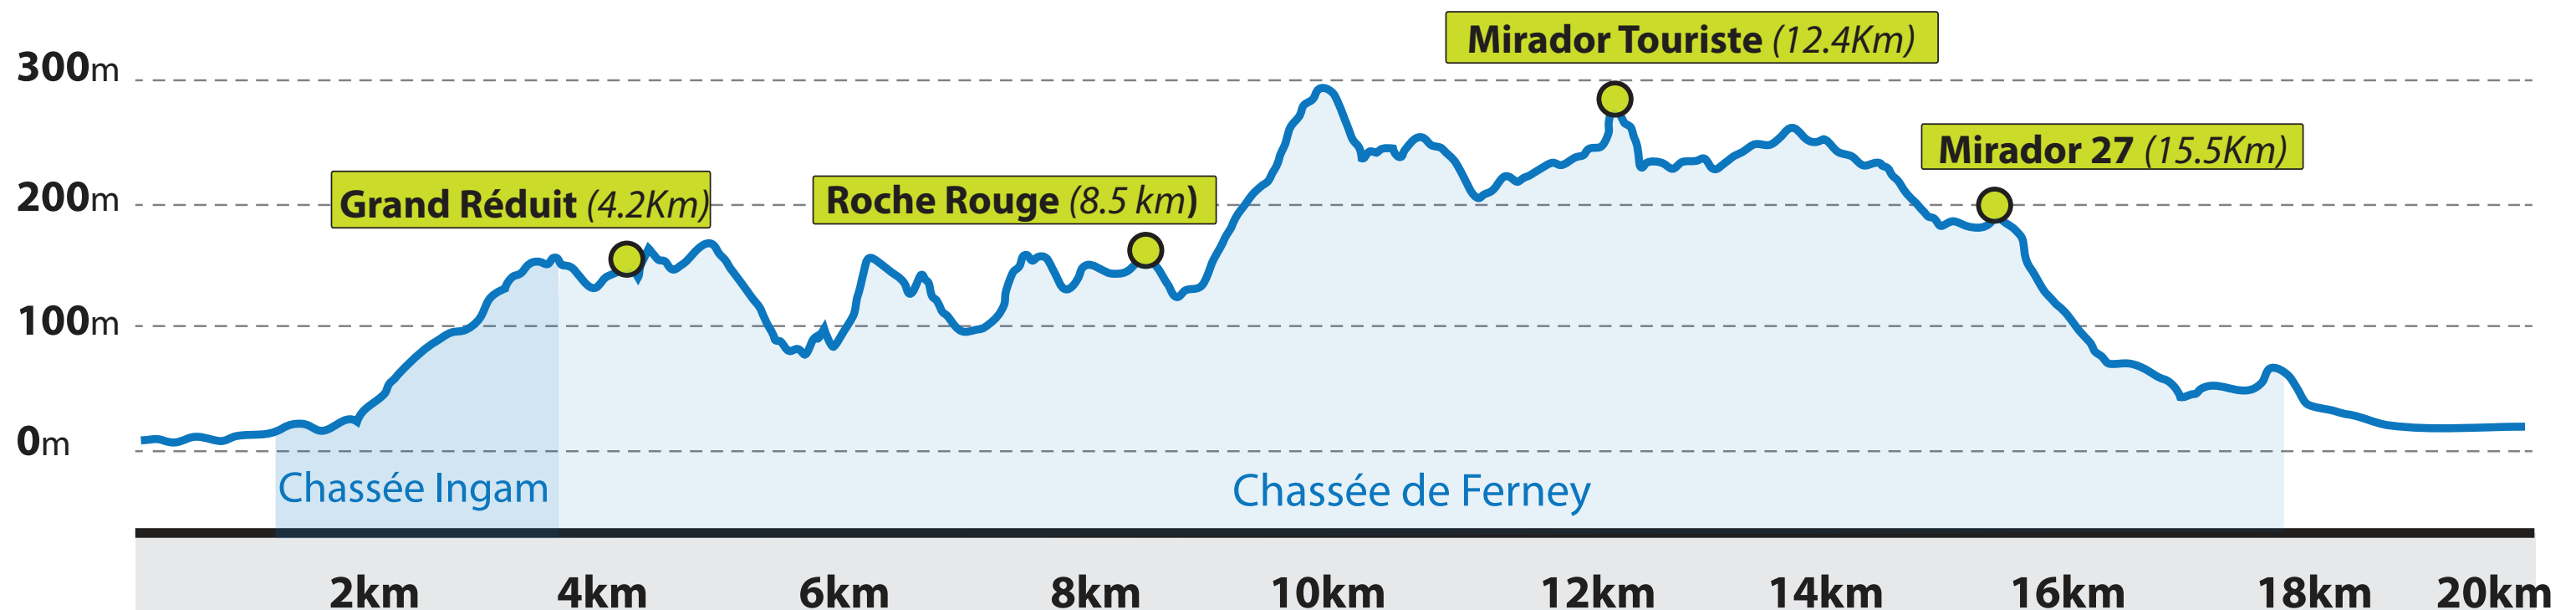

Ciel Ferney Trail

BOUZE MORIS

BANK ONE
20km
(1,150M D+)

OFFICIAL
START TIME / DÉPART

7:30 a.m.

VISITOR'S CENTRE, FERNEY LA VALLÉE

OFFICIAL CUT OFF FINISH TIME
/ MISE HORS COURSE ARRIVÉE

3:00 p.m. (2.7 km/h)

VISITOR'S CENTRE, FERNEY LA VALLÉE

elevation/distance

Approximate Winner Time: 2h10m

(average/moyenne: 9.2 km/h)

○ Ravitaillement / Refreshment point