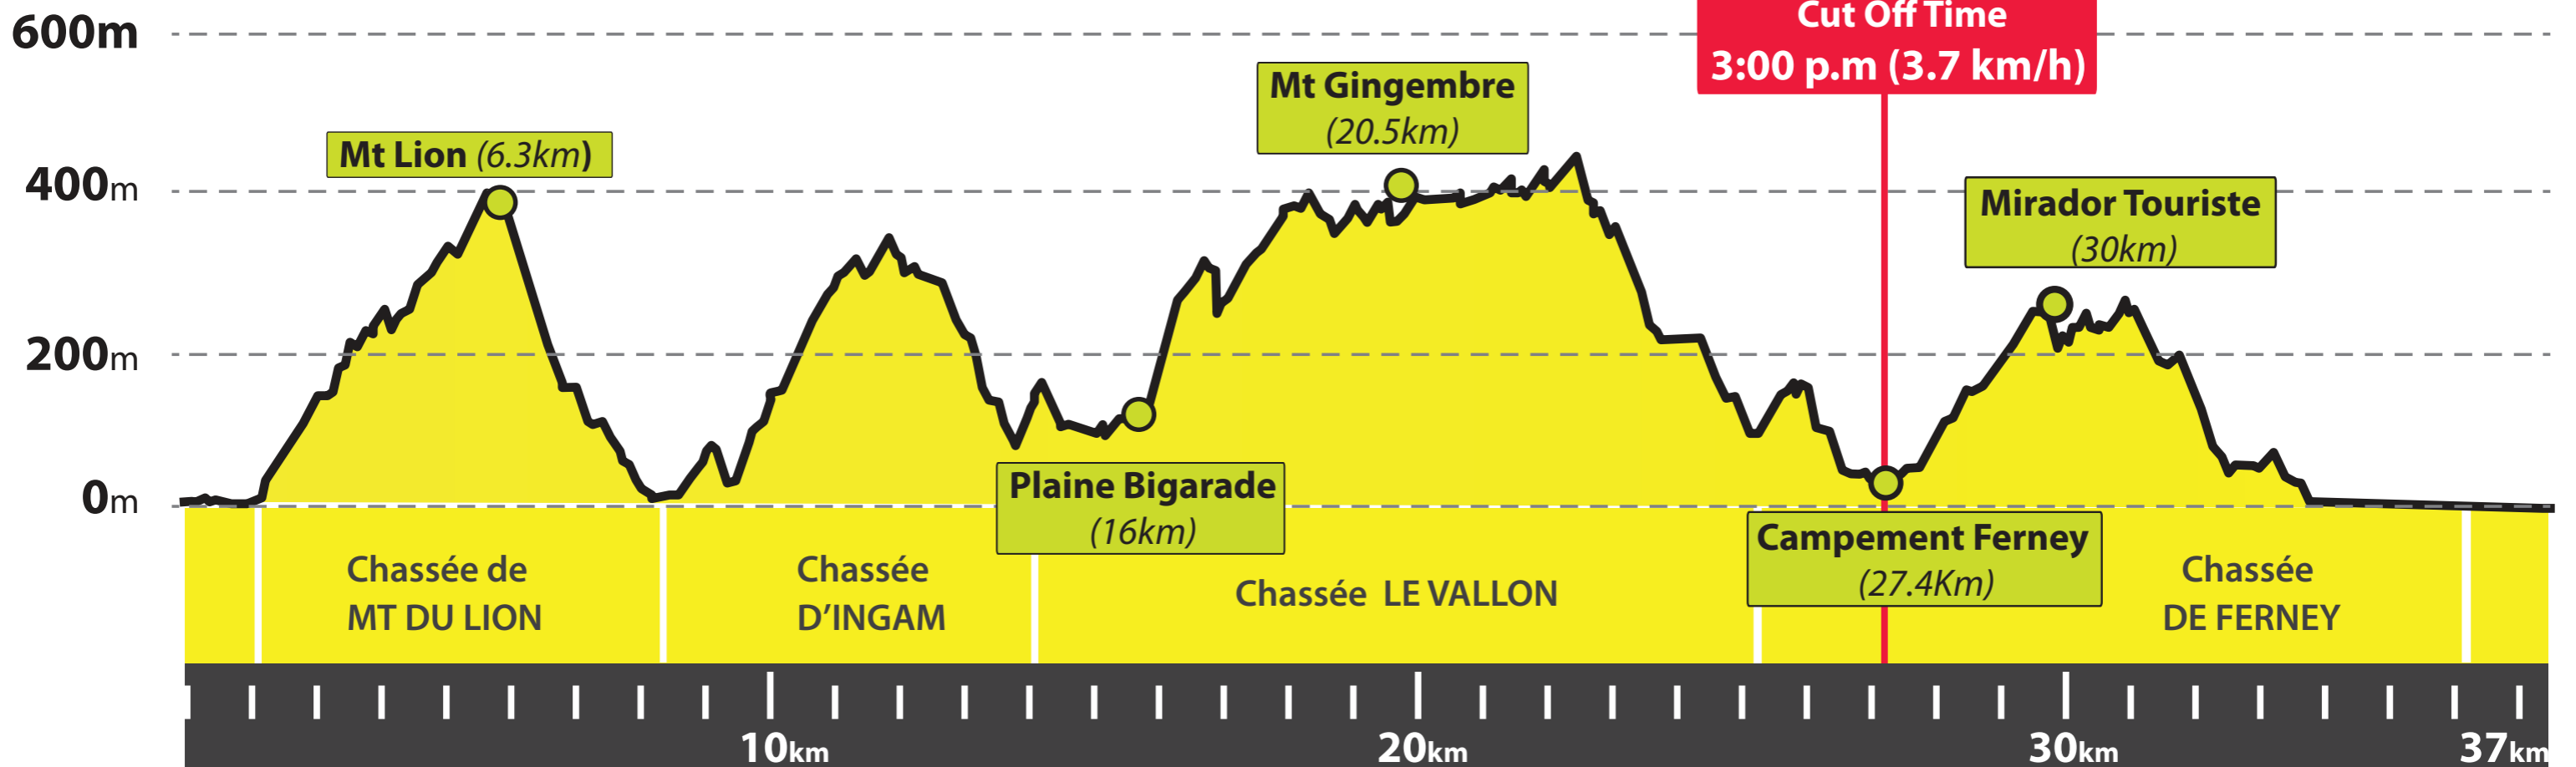

Ciel Ferney Trail

BOUZE MORIS

MUA

37 Km
(1,900M D+)

Mise hors Course
Cut Off Time
3:00 p.m (3.7 km/h)

OFFICIAL
START TIME / DÉPART

5:30 a.m.

VISITOR'S CENTRE, FERNEY LA VALLÉE

OFFICIAL CUT-OFF FINISH TIME
/ MISE HORS COURSE ARRIVÉE

3:00 p.m. (3.7 km/h)

VISITOR'S CENTRE, FERNEY LA VALLÉE

elevation/distance

Approximate Winner Time: 4h
(average/moyenne: 8.0 km/h)

Ravitaillement /
Refreshment point