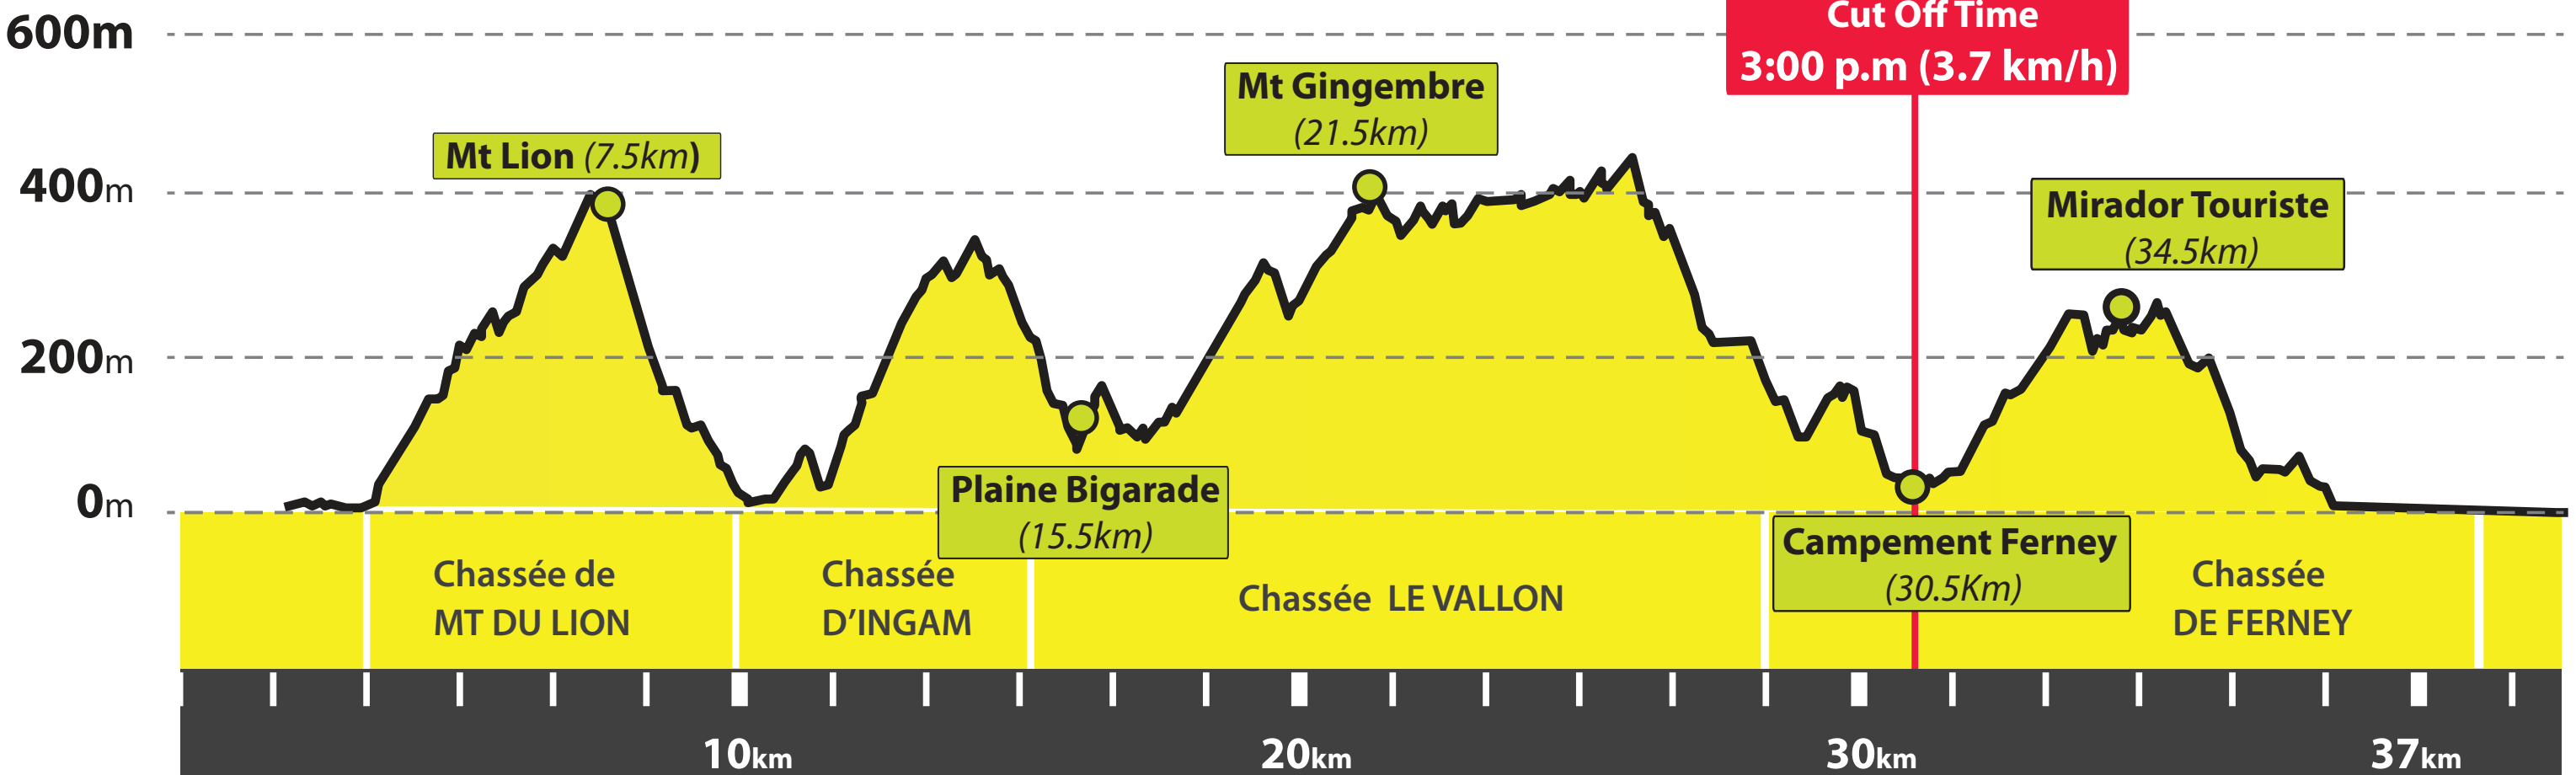

Ciel Ferney Trail

BOUZE MORIS

37km
(1,900M D+)

Mise hors Course
Cut Off Time
3:00 p.m (3.7 km/h)

OFFICIAL
START TIME / DÉPART

5:30 a.m.

VISITOR'S CENTRE, FERNEY LA VALLÉE

OFFICIAL CUT-OFF FINISH TIME
/ MISE HORS COURSE ARRIVÉE

3:00 p.m. (3.7 km/h)

VISITOR'S CENTRE, FERNEY LA VALLÉE

elevation/distance

Approximate Winner Time: 4h
(average/moyenne: 8.0 km/h)

Ravitaillement /
Refreshment point