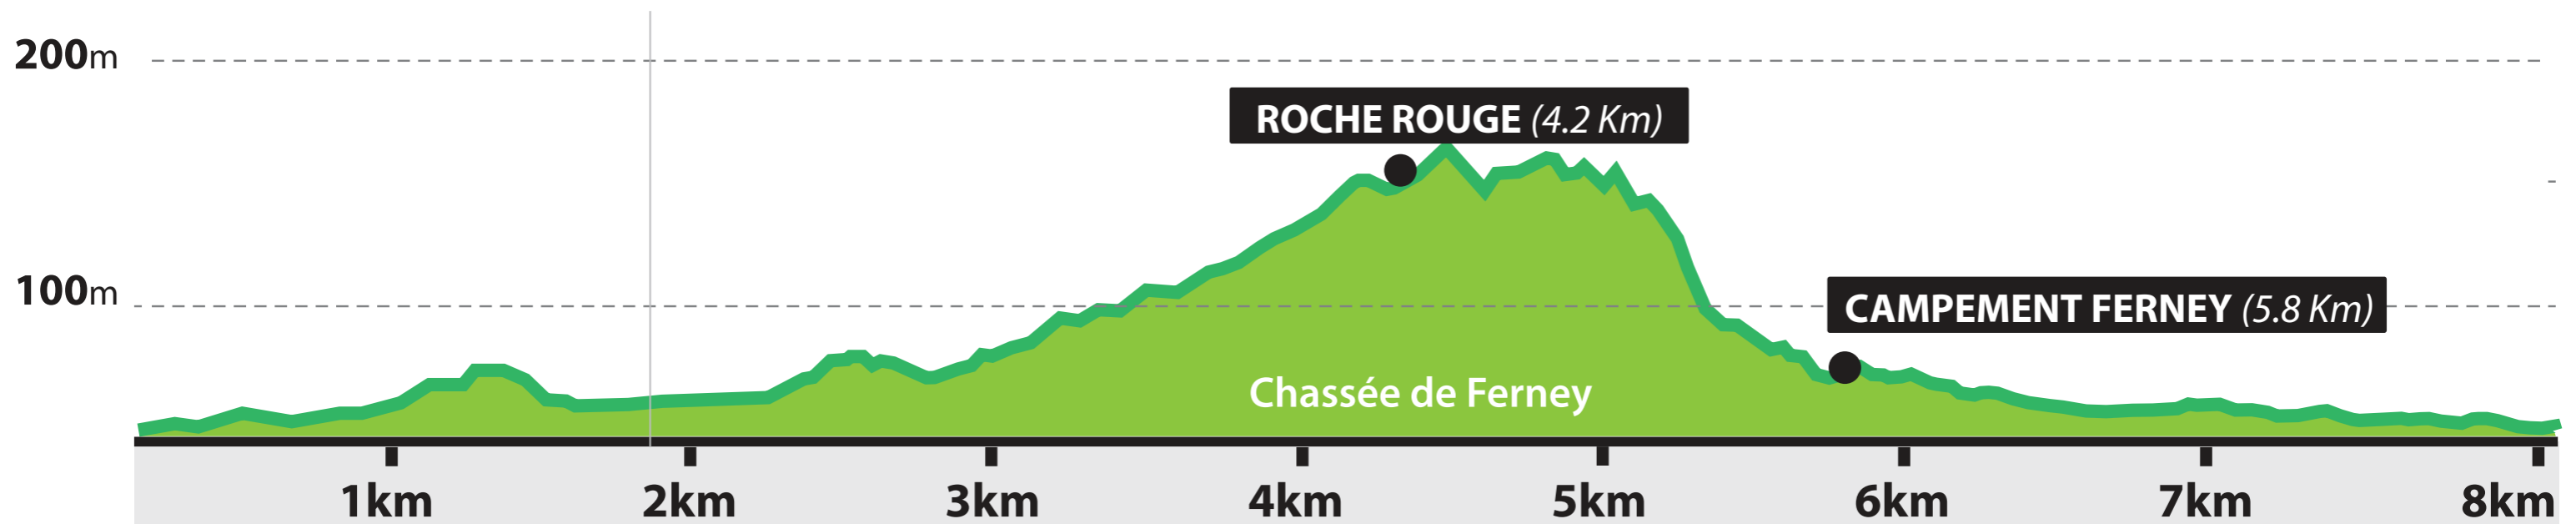

Ciel Ferney Trail

BOUZE MORIS

Nando's

8Km
(200M D+)

OFFICIAL
START TIME / DÉPART

9:00 a.m.

VISITOR'S CENTRE, FERNEY LA VALLÉE

OFFICIAL CUT OFF FINISH TIME
/ MISE HORS COURSE ARRIVÉE

1:00 p.m. (2.2 km/h)

VISITOR'S CENTRE, FERNEY LA VALLÉE

elevation/distance

● Ravitaillement / Refreshment point